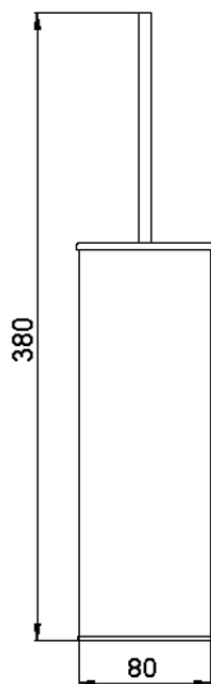

Porta scopino ACCESSORI BAGNO_SQ090650

SQ090650

<http://www.huberitalia.com/porta-scopino-accessori-bagno-sq090650>

2025-04-04