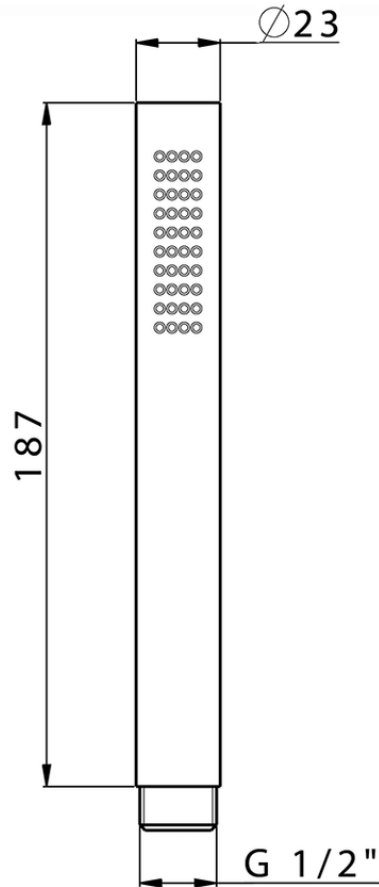

Doccetta Minimalista in Ottone SHOWER_SS014460

SS014460

<http://www.huberitalia.com/doccetta-minimalista-in-ottone-shower-ss014460>

2025-04-02