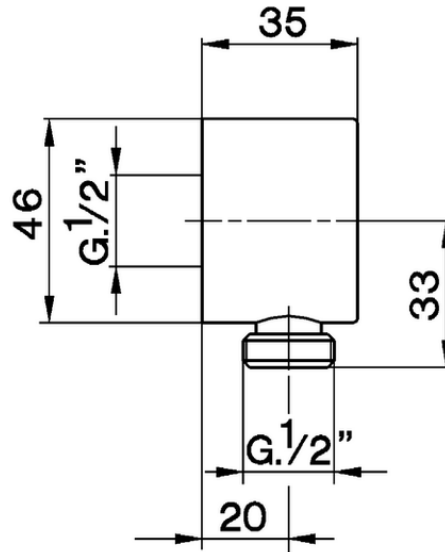

Presad'acqua SHOWER_SS017300

SS017300

<http://www.huberitalia.com/presa-dacqua-shower-ss017300>

2025-04-04