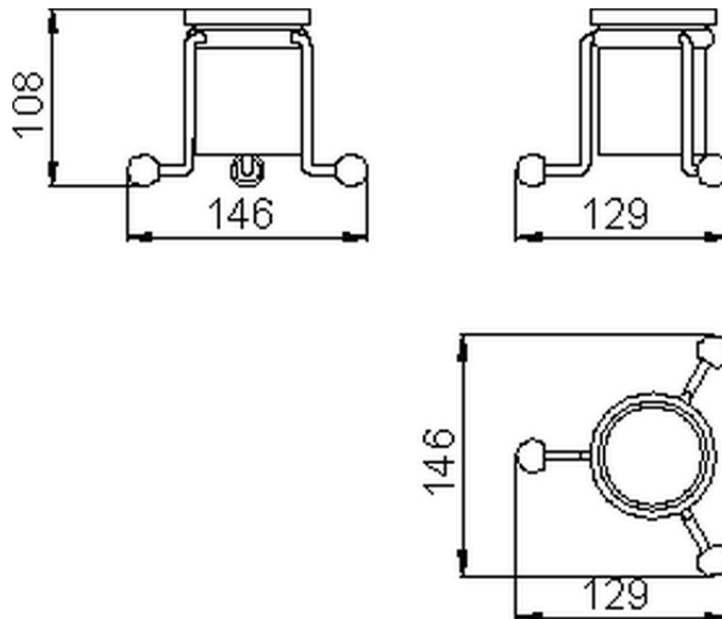

## Porta bicchiere CROISETTE\_4026.01H.

4026.01H.

<http://www.huberitalia.com/porta-bicchiere-croisette-4026-01h>

2025-04-03