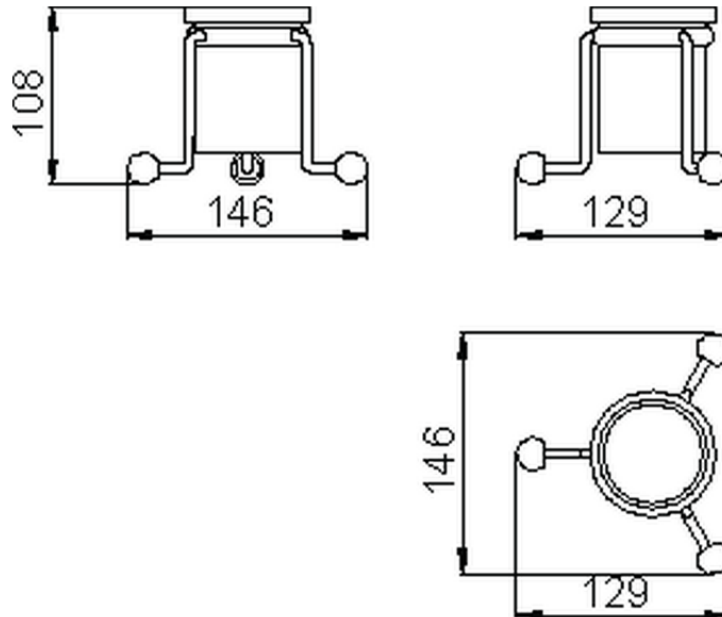

Porta bicchiere CROISSETTE_4026.01H.

4026.01H.

<http://www.huberitalia.com/porta-bicchiere-croisette-4026-01h>

2025-04-02