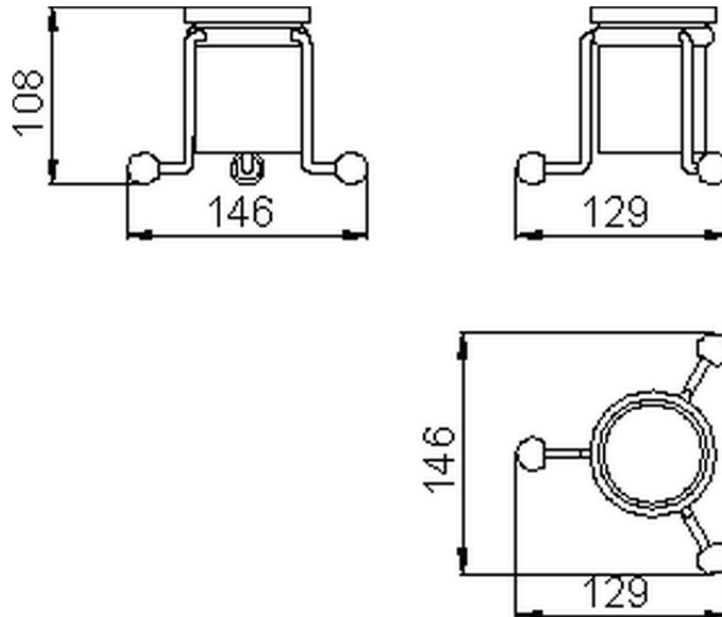

Porta bicchiere CROISETTE_4026.01H.

4026.01H.

<http://www.huberitalia.com/porta-bicchiere-croisette-4026-01h>

2025-04-03