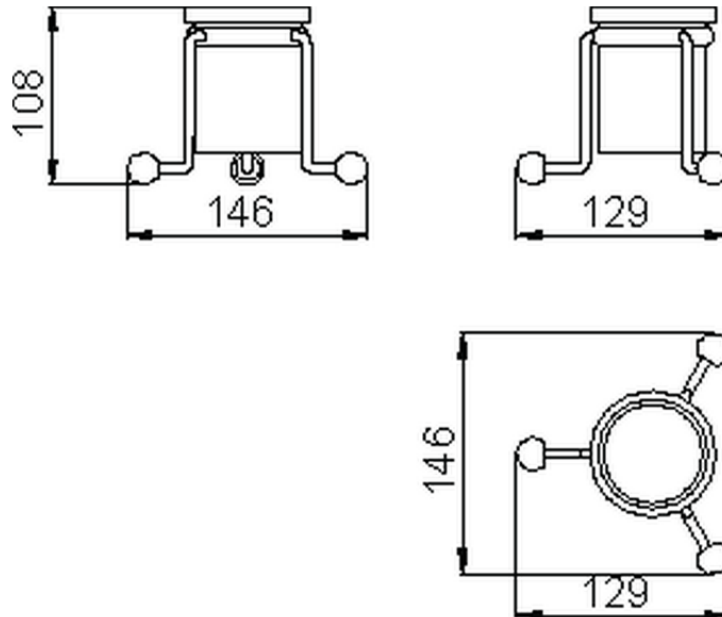

Porta bicchiere CROISSETTE_4026.01H.

4026.01H.

<http://www.huberitalia.com/porta-bicchiere-croisette-4026-01h>

2025-04-03