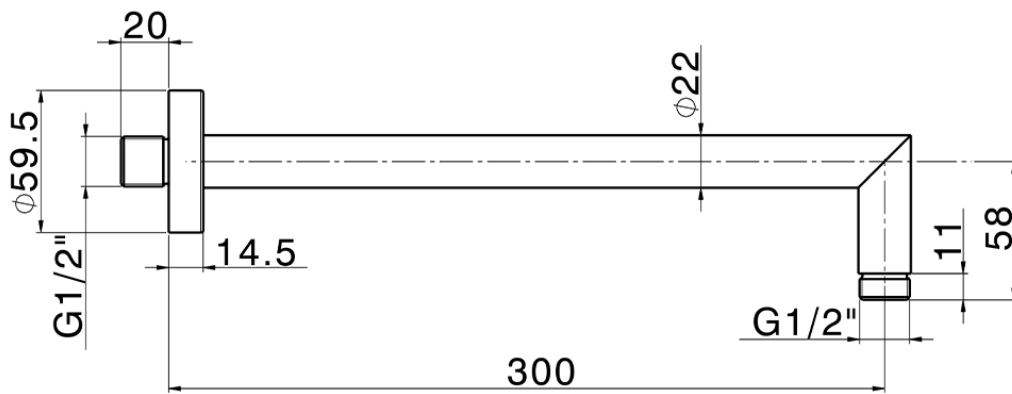

Braccio doccia SHOWER_SS013390

SS013390

<http://www.huberitalia.com/braccio-doccia-shower-ss013390>

2025-04-04