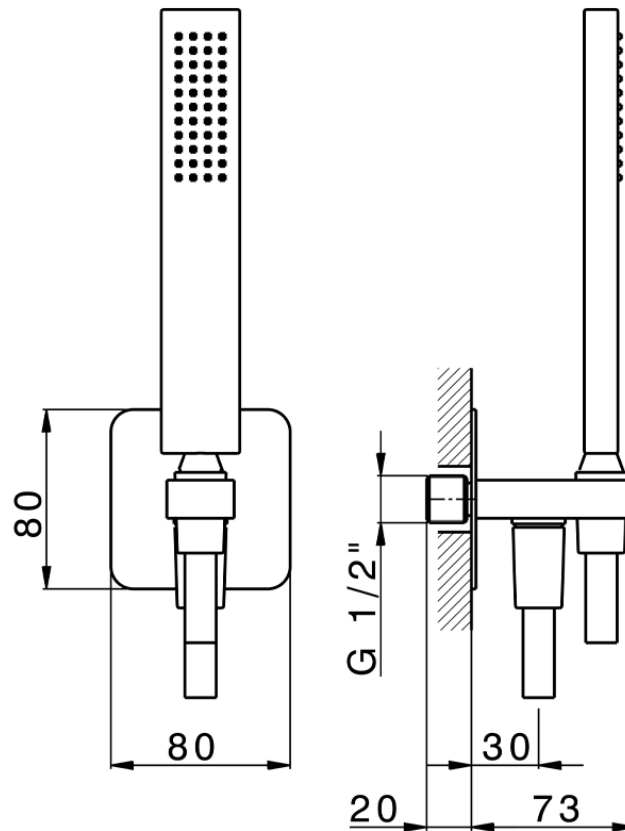

Completo doccia con presa acqua PUSH&SHOWER\_SS0G5110

SS0G5110

<http://www.huberitalia.com/completo-doccia-con-presa-acqua-pushshower-ss0g5110>

2025-02-05