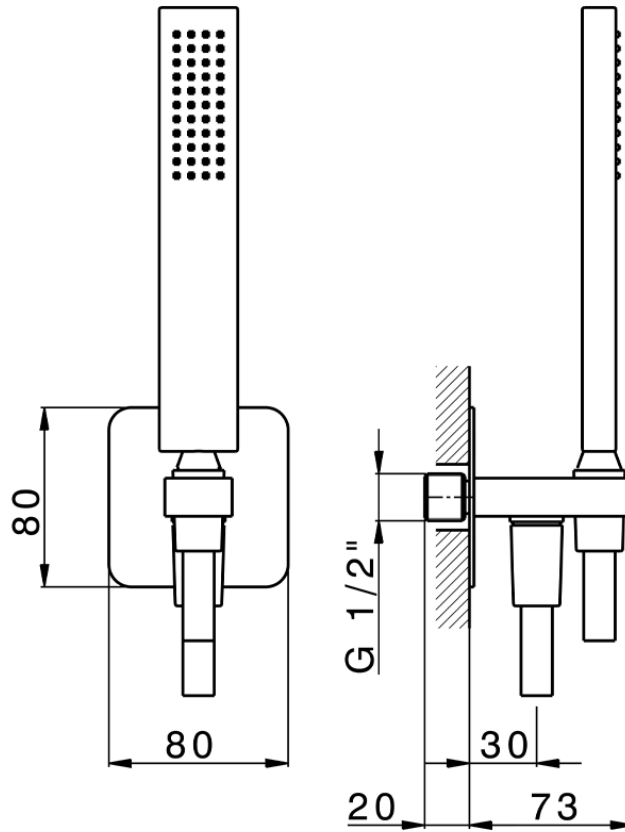

Completo doccia con presa acqua PUSH&SHOWER_SS0G5110

SS0G5110

<http://www.huberitalia.com/completo-doccia-con-presa-acqua-pushshower-ss0g5110>

2025-02-05