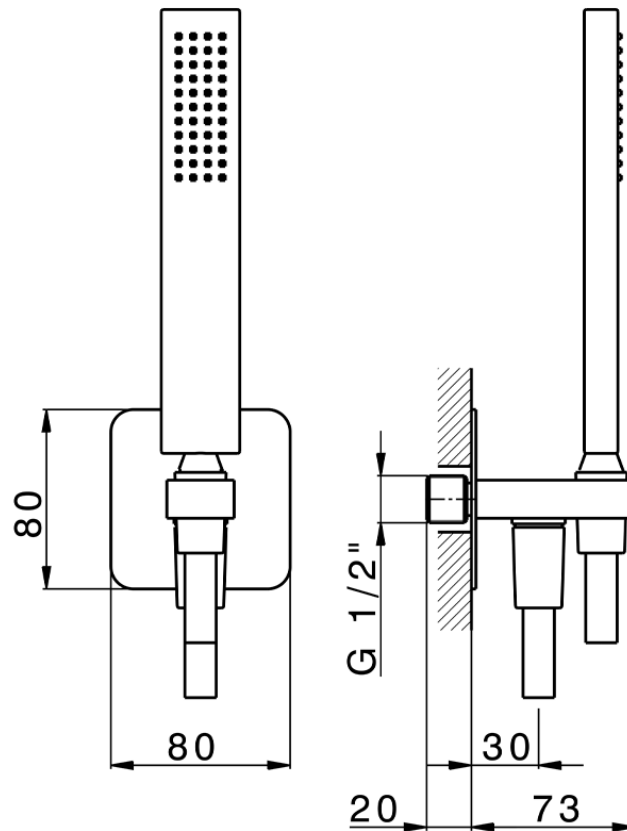

## Completo doccia con presa acqua PUSH&SHOWER\_SS0G5110

SS0G5110

<http://www.huberitalia.com/completo-doccia-con-presa-acqua-pushshower-ss0g5110>

2025-02-05