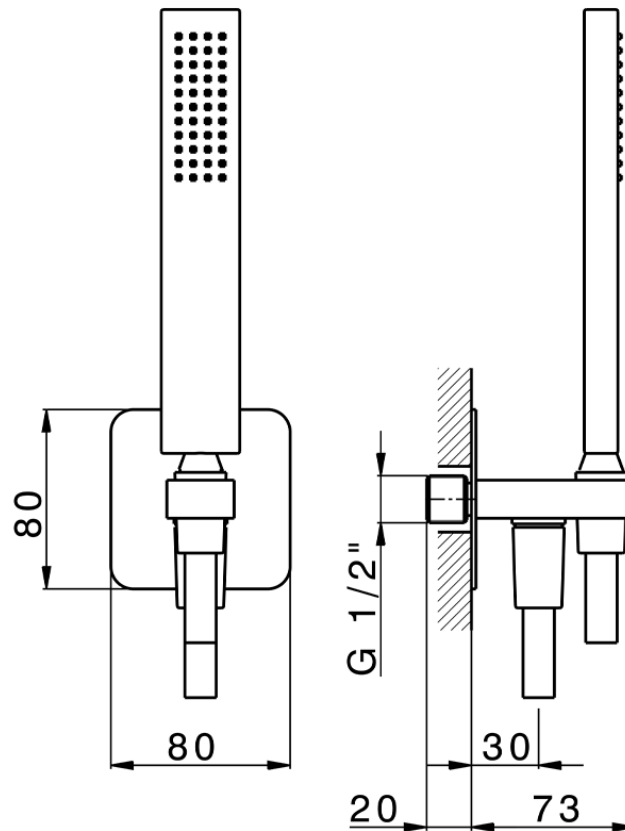

## Completo doccia con presa acqua PUSH&SHOWER\_SS0G5110

SS0G5110

<http://www.huberitalia.com/completo-doccia-con-presa-acqua-pushshower-ss0g5110>

2025-02-05