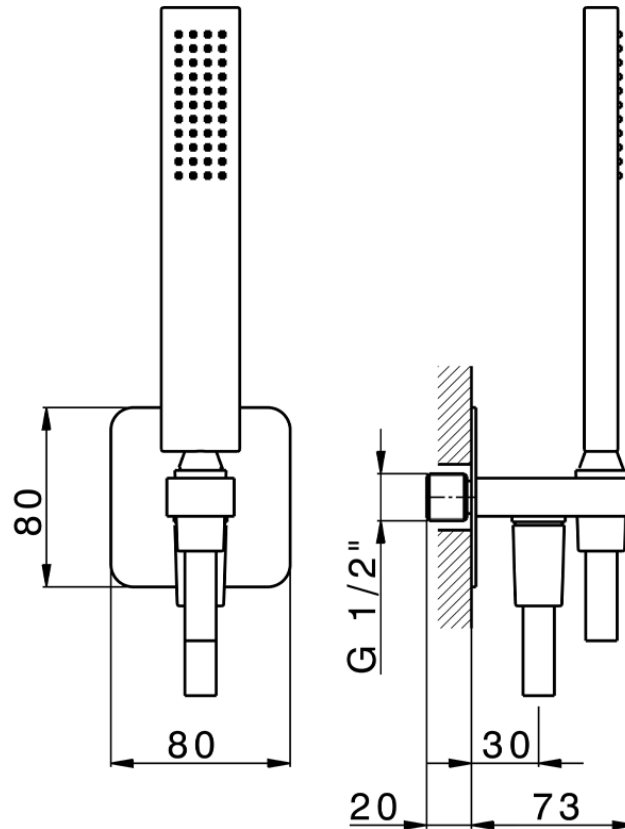

Completo doccia con presa acqua PUSH&SHOWER_SS0G5110

SS0G5110

<http://www.huberitalia.com/completo-doccia-con-presa-acqua-pushshower-ss0g5110>

2025-02-05