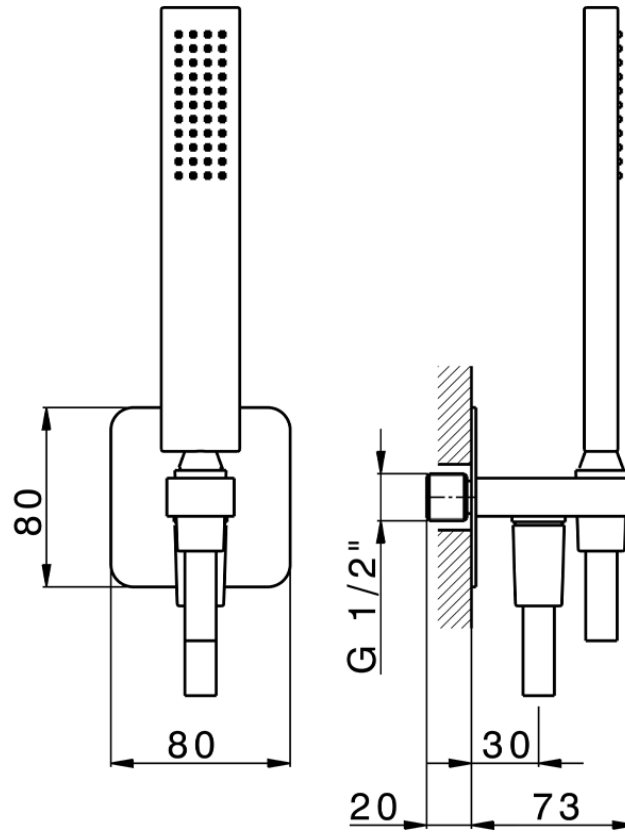

Completo doccia con presa acqua PUSH&SHOWER_SS0G5110

SS0G5110

<http://www.huberitalia.com/completo-doccia-con-presa-acqua-pushshower-ss0g5110>

2025-02-05