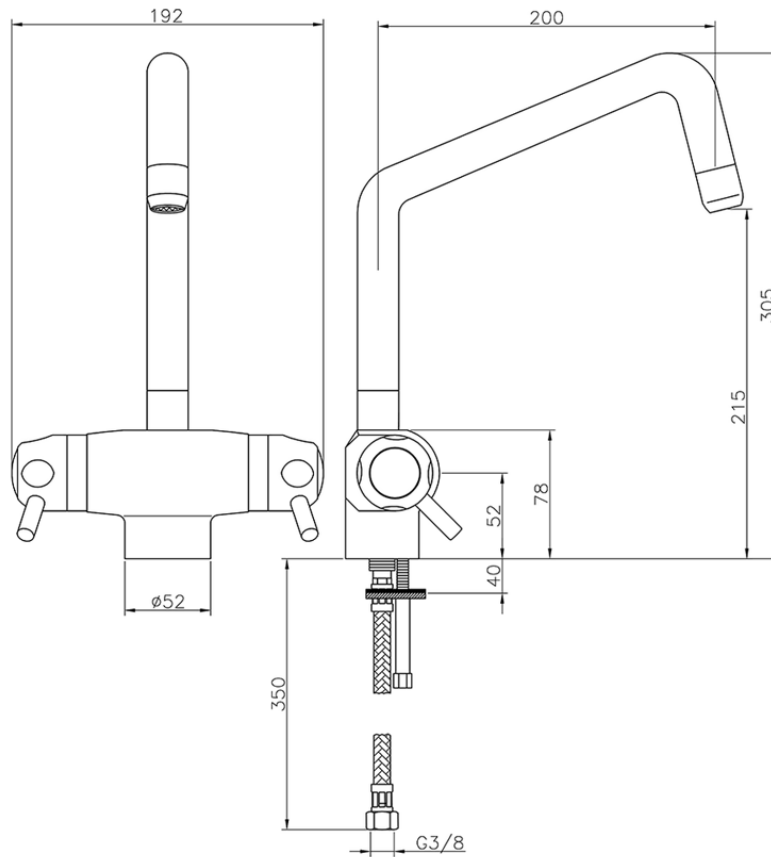

Miscelatore termostatico lavello KITCHEN_CPT65010

CPT65010

<http://www.huberitalia.com/miscelatore-termostatico-lavello-kitchen-cpt65010>

2025-04-03