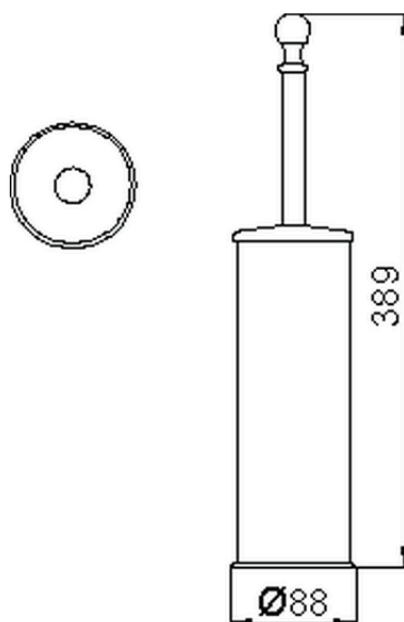

Porta scopino CROISSETTE_4040.01H.

4040.01H.

<http://huberitalia.com/porta-scopino-croisette-4040-01h>

2024-10-22