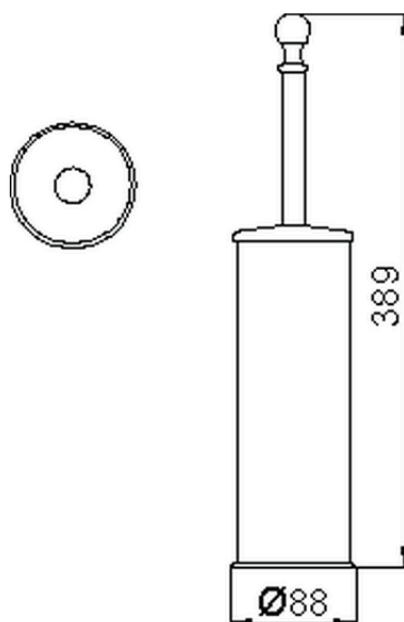

## Porta scopino CROISSETTE\_4040.01H.

4040.01H.

<http://huberitalia.com/porta-scopino-croisette-4040-01h>

2024-10-22