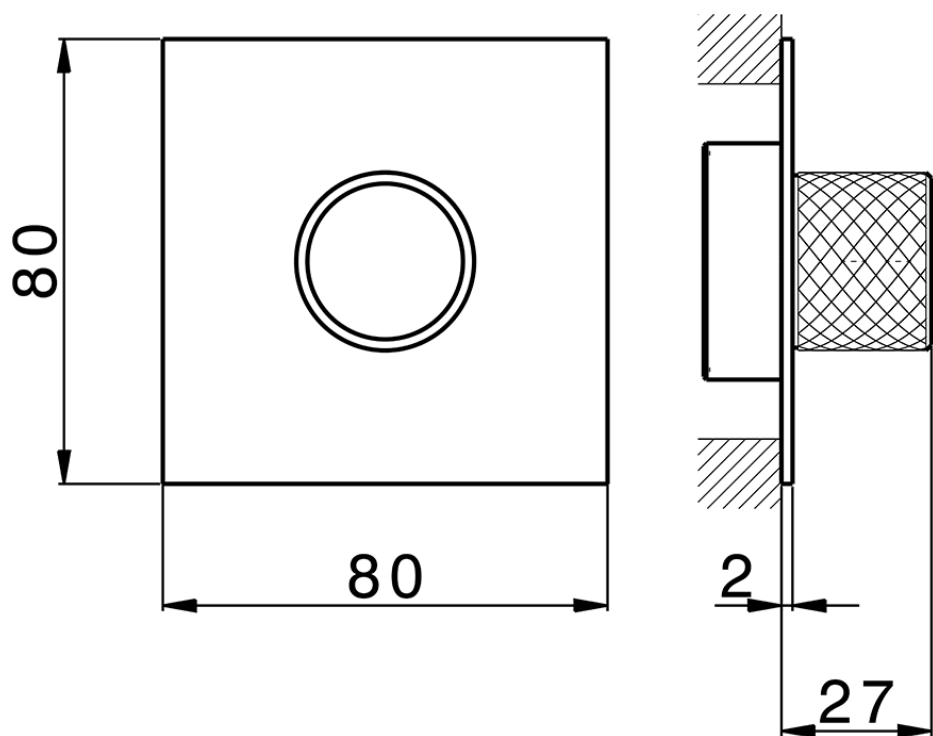

Parte esterna per singolo Push&Shower PUSH&SHOWER_PS0G6310

PS0G6310

<http://www.huberitalia.com/parte-esterna-per-singolo-pushshower-pushshower-ps0g6310>

ZB0G6000

<http://www.huberitalia.com/parte-incasso-pushshower-incasso-zb0g6000>