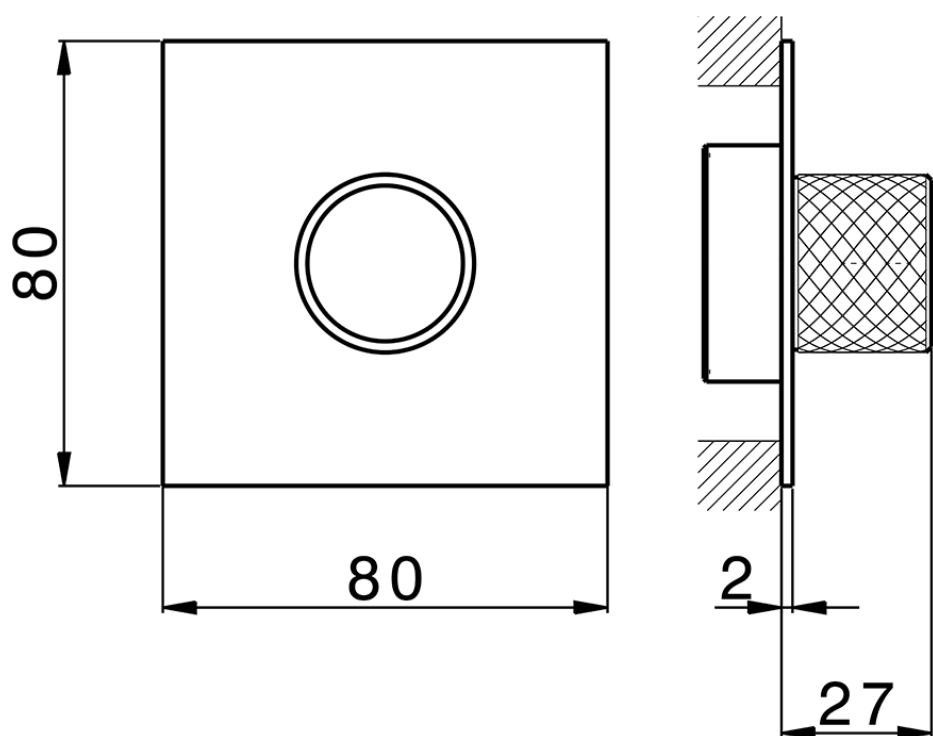

Parte esterna per singolo Push&Shower PUSH&SHOWER_PS0G6310

PS0G6310

<http://www.huberitalia.com/parte-esterna-per-singolo-pushshower-pushshower-ps0g6310>

ZB0G6000

<http://www.huberitalia.com/parte-incasso-pushshower-incasso-zb0g6000>