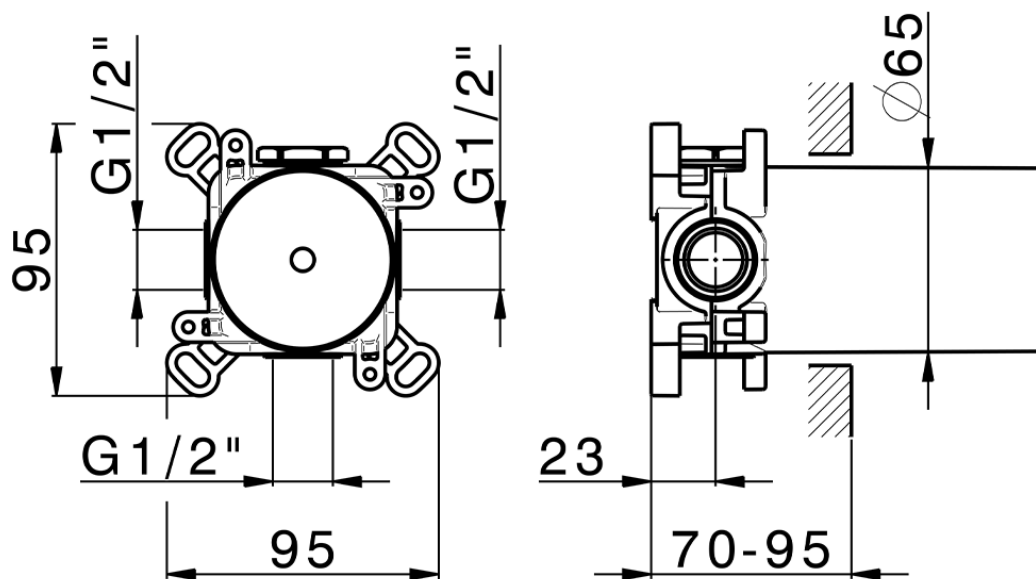

Parte esterna per singolo Push&Shower PUSH&SHOWER_PS0G6310

PS0G6310

<http://www.huberitalia.com/parte-esterna-per-singolo-pushshower-pushshower-ps0g6310>

ZB0G6000

<http://www.huberitalia.com/parte-incasso-pushshower-incasso-zb0g6000>