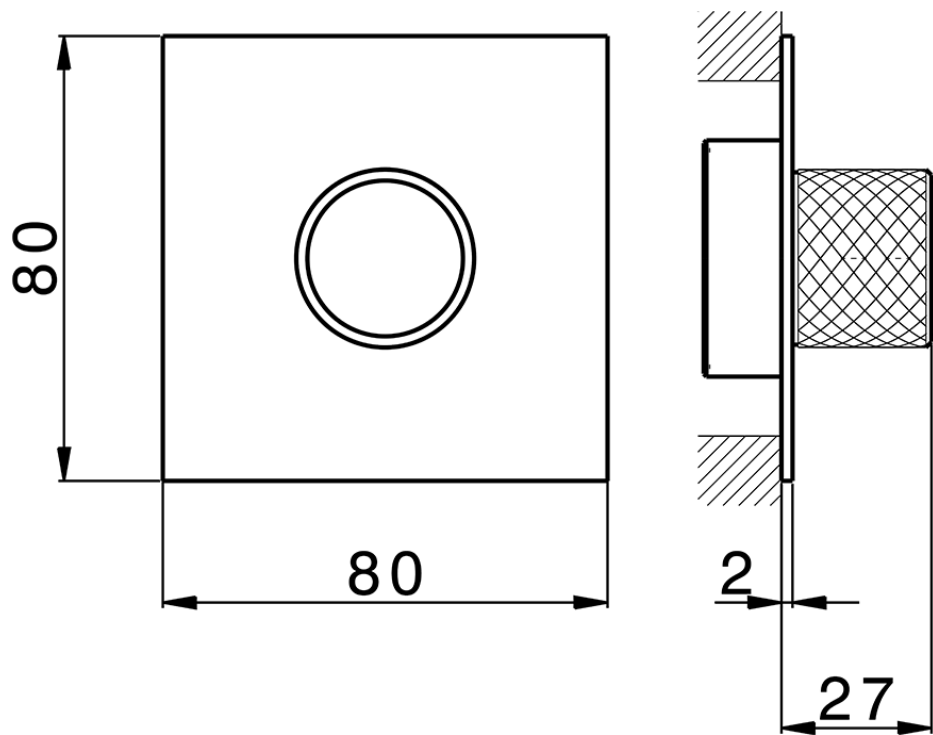

Parte esterna per singolo Push&Shower PUSH&SHOWER_PS0G6310

PS0G6310

<http://www.huberitalia.com/parte-esterna-per-singolo-pushshower-pushshower-ps0g6310>

ZB0G6000

<http://www.huberitalia.com/parte-incasso-pushshower-incasso-zb0g6000>