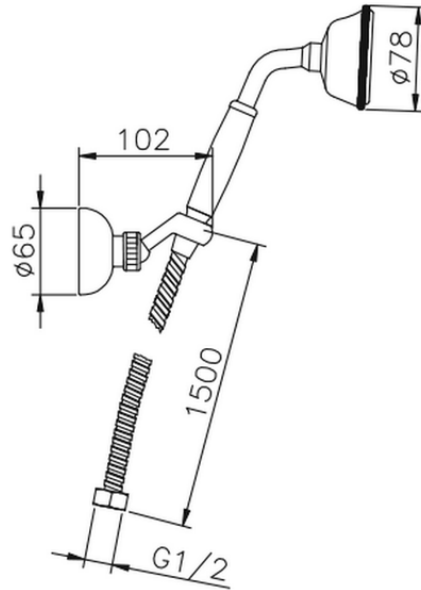

Completo doccia duplex Victorian SHOWER_63.03H.

63.03H.

<http://www.huberitalia.com/completo-doccia-duplex-victorian-shower-63-03h>

2025-04-03