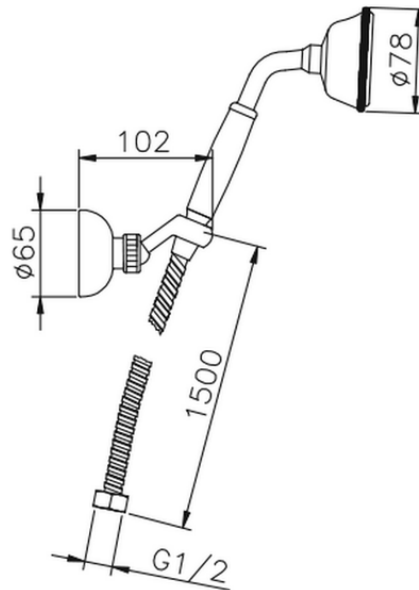

Completo doccia duplex Victorian SHOWER_63.03H.

63.03H.

<http://www.huberitalia.com/completo-doccia-duplex-victorian-shower-63-03h>

2025-04-04