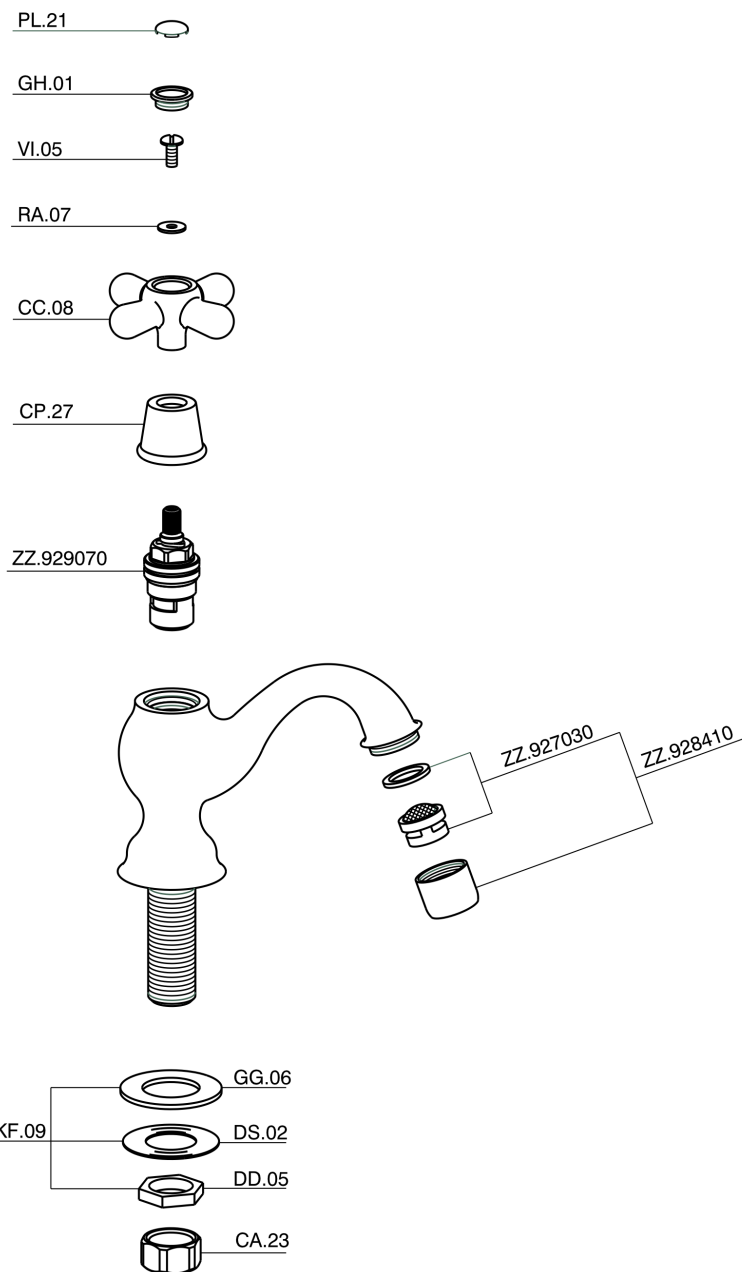

Rubinetto monoacqua CROISSETTE_CS000900

CS000900

<http://www.huberitalia.com/rubinetto-monoacqua-croisette-cs000900>

2025-04-01