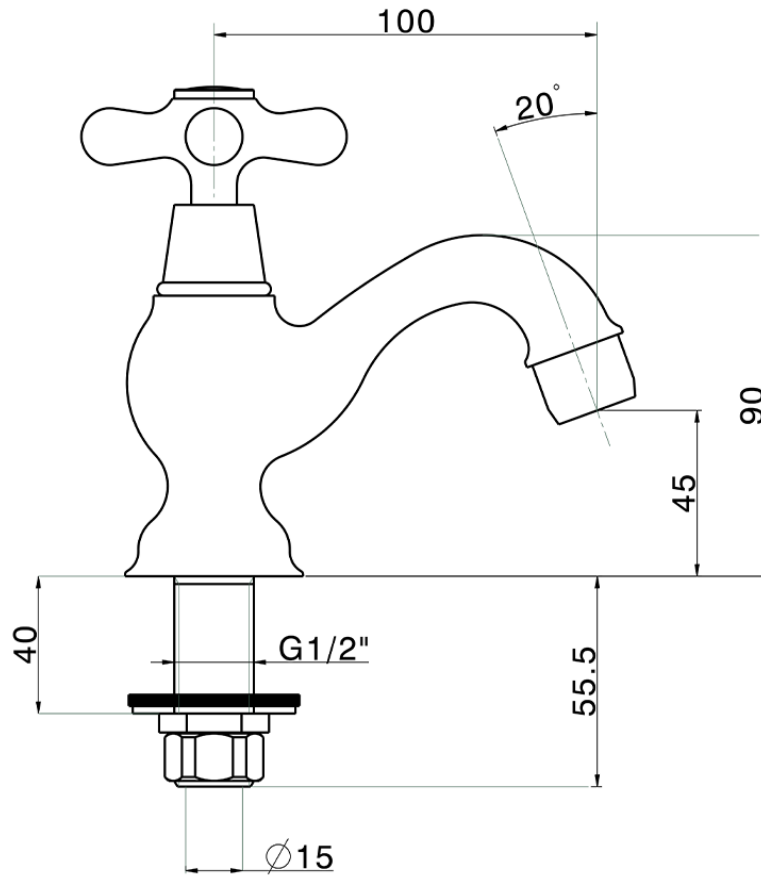

Rubinetto monoacqua CROISSETTE_CS000900

CS000900

<http://www.huberitalia.com/rubinetto-monoacqua-croisette-cs000900>

2025-04-04