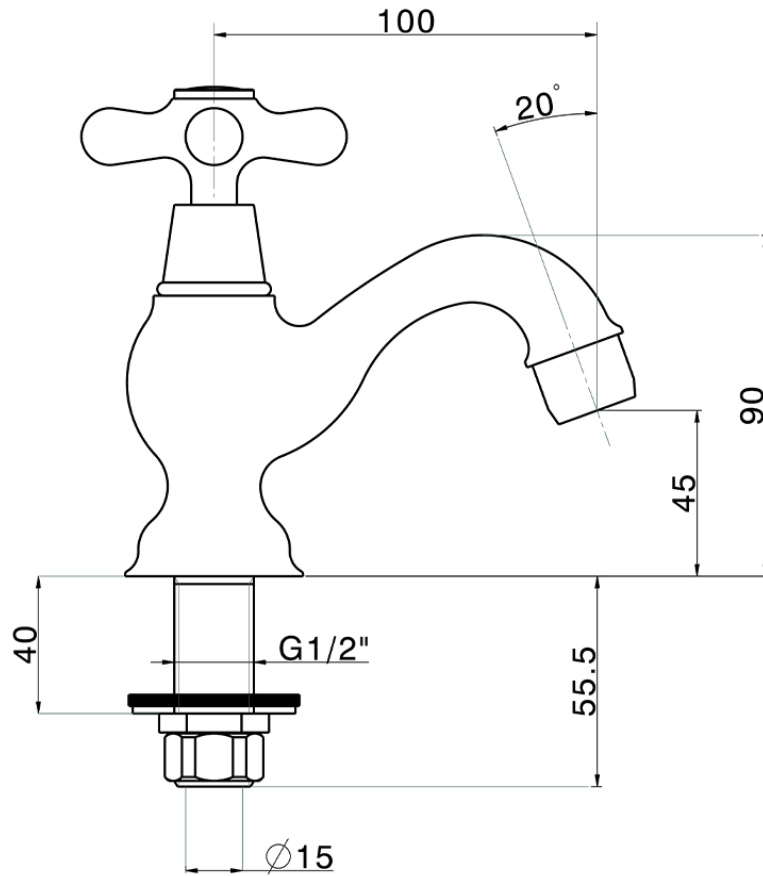

Rubinetto monoacqua CROISSETTE_CS000900

CS000900

<http://www.huberitalia.com/rubinetto-monoacqua-croisette-cs000900>

2025-04-04