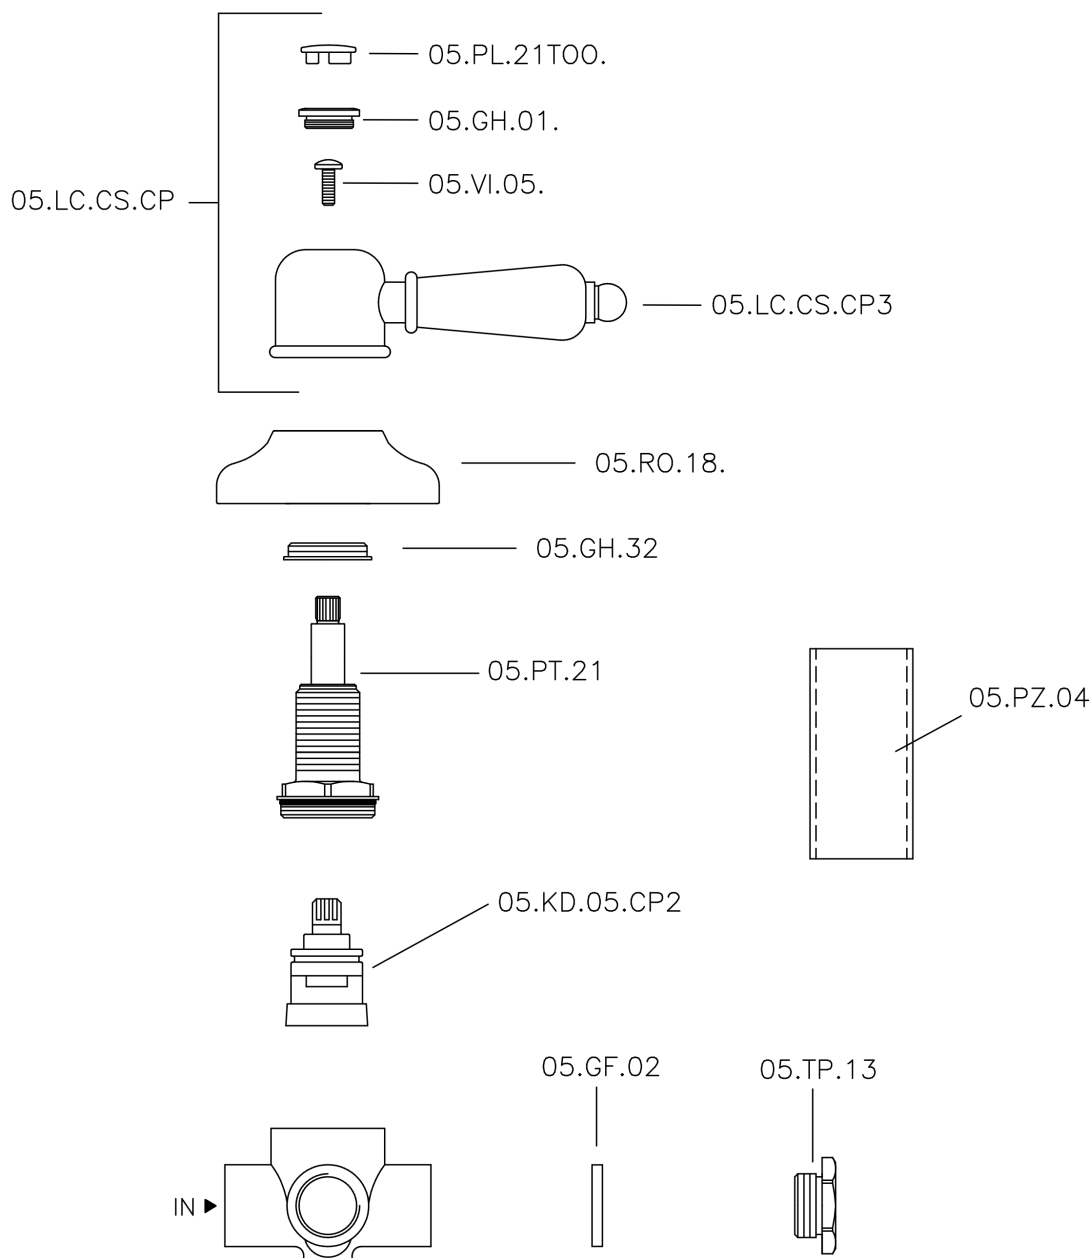

Deviatore incasso 2 uscite CROISETTE_653.CS01H.

653.CS01H.

<http://www.huberitalia.com/deviatore-incasso-2-uscite-croisette-653-cs01h>

2025-04-03