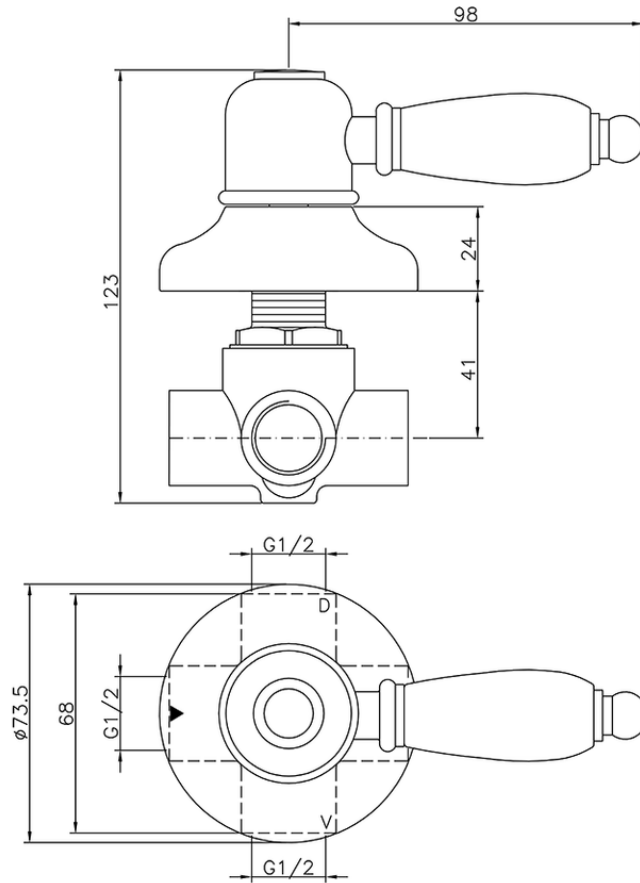

Deviatore incasso 2 uscite CROISETTE\_653.CS01H.

653.CS01H.

<http://www.huberitalia.com/deviatore-incasso-2-uscite-croisette-653-cs01h>

2025-04-03