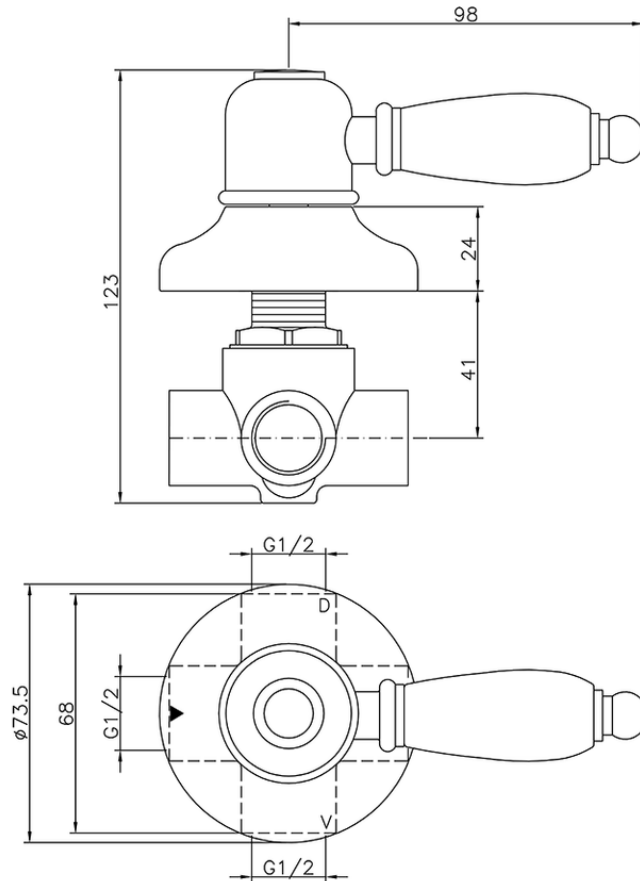

Deviatore incasso 2 uscite CROISETTE_653.CS01H.

653.CS01H.

<http://www.huberitalia.com/deviatore-incasso-2-uscite-croisette-653-cs01h>

2025-04-03