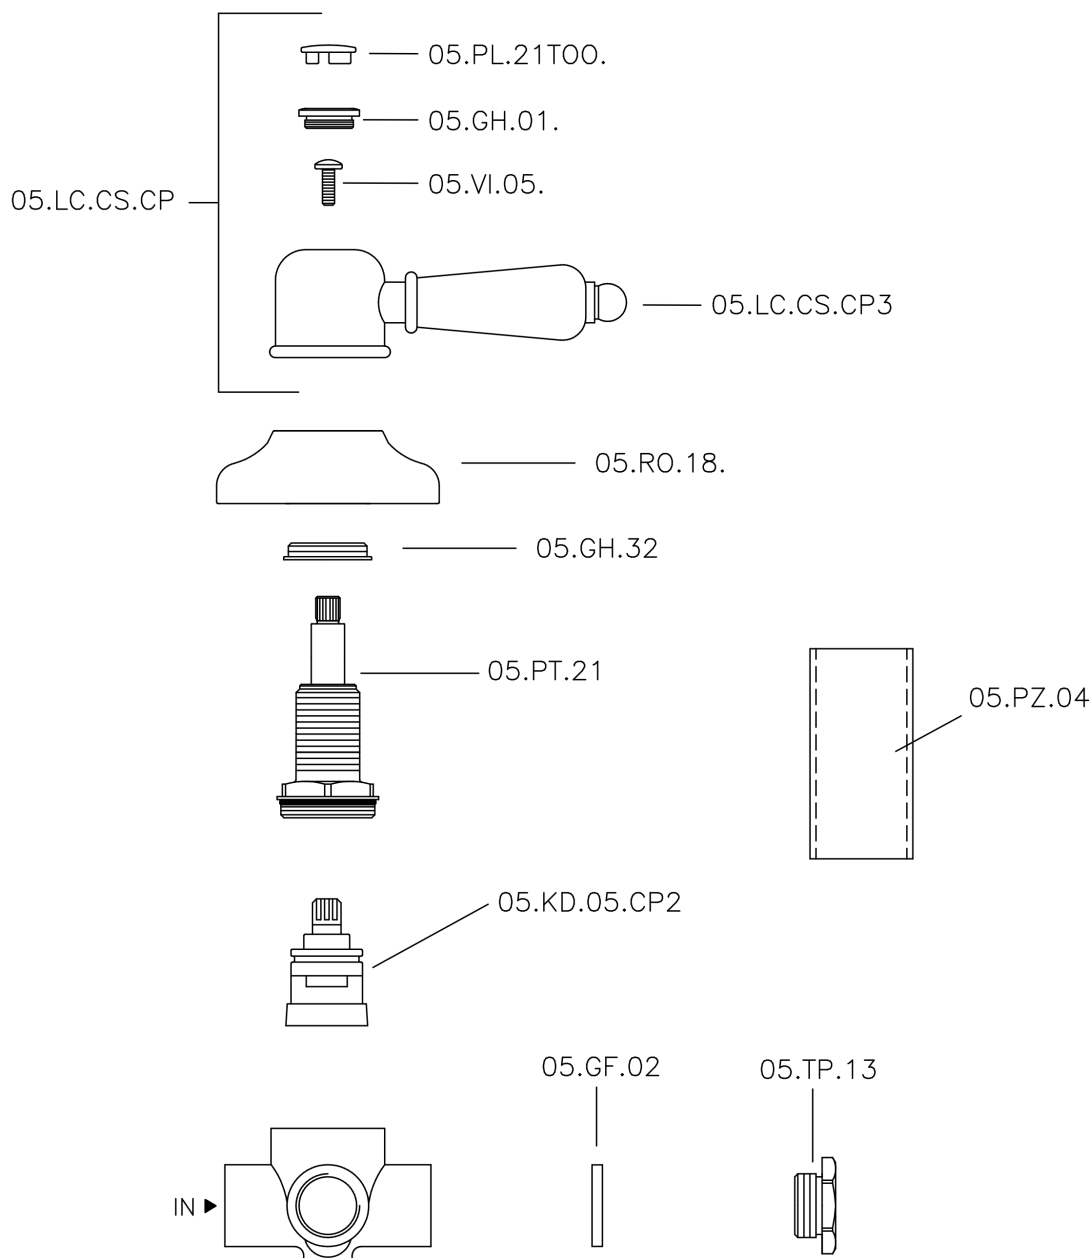

Deviatore incasso 2 uscite CROISETTE_653.CS01H.

653.CS01H.

<http://www.huberitalia.com/deviatore-incasso-2-uscite-croisette-653-cs01h>

2025-04-02