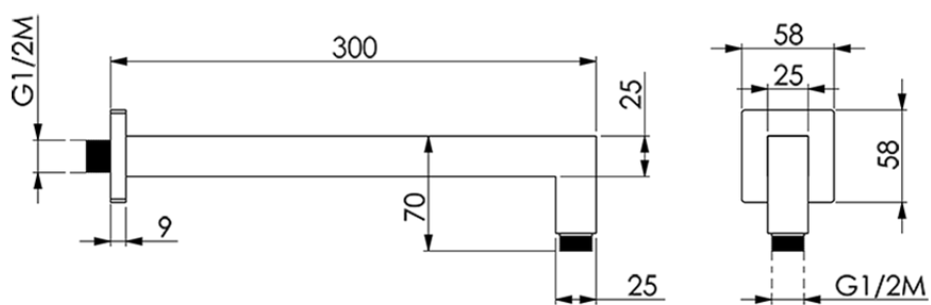

Braccio doccia SHOWER_SS013340

SS013340

<http://www.huberitalia.com/braccio-doccia-shower-ss013340>

2025-04-04