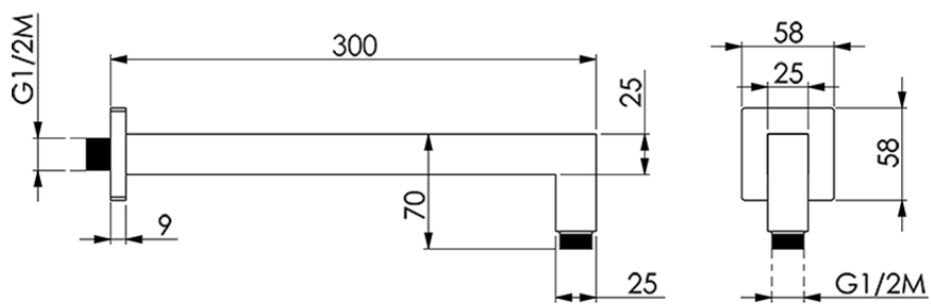

Braccio doccia SHOWER_SS013340

SS013340

<http://www.huberitalia.com/braccio-doccia-shower-ss013340>

2025-04-03