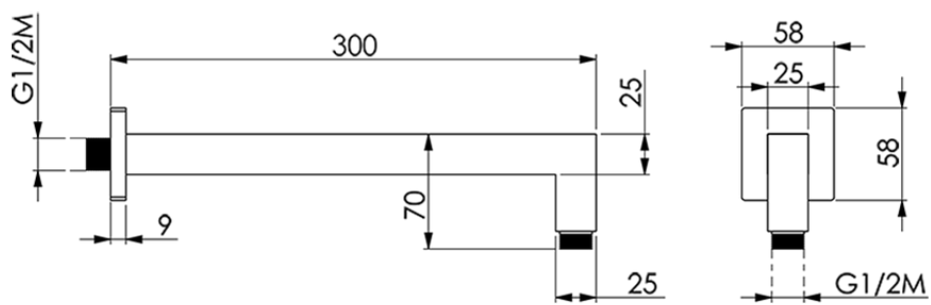

Braccio doccia SHOWER_SS013340

SS013340

<http://www.huberitalia.com/braccio-doccia-shower-ss013340>

2025-04-04