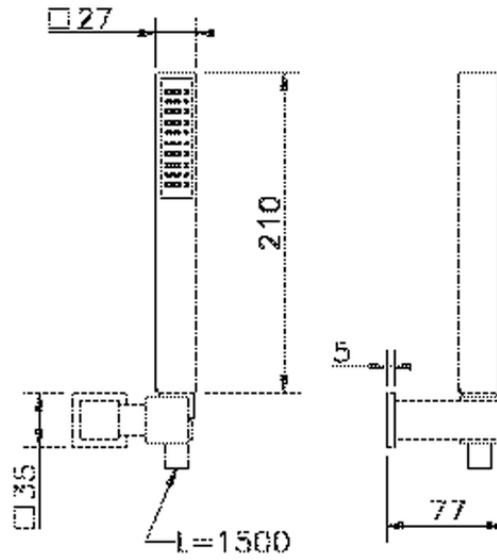

Completo doccia duplex Ego SHOWER_63.21H.

63.21H.

<http://www.huberitalia.com/completo-doccia-duplex-ego-shower-63-21h>

2025-02-05