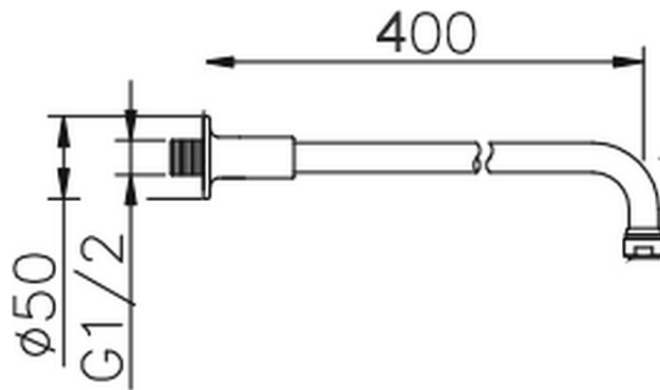

Braccio doccia VT-CS SHOWER_05.BD.02H.

05.BD.02H.

<http://www.huberitalia.com/braccio-doccia-vt-cs-shower-05-bd-02h>

2025-04-04