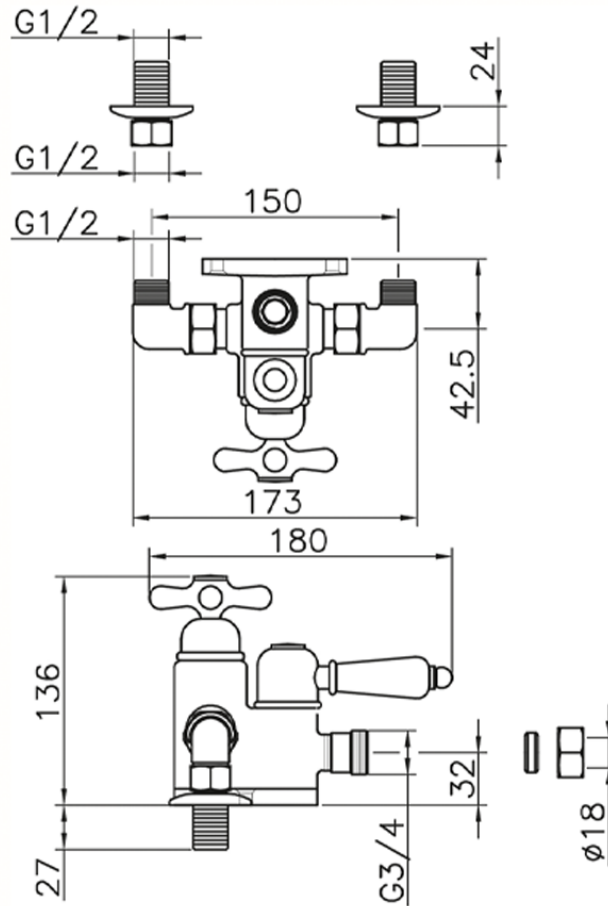

Miscelatore termostatico doccia CROISSETTE_150.CS51H.

150.CS51H.

<http://www.huberitalia.com/miscelatore-termostatico-doccia-croisette-150-cs51h>

2025-04-04