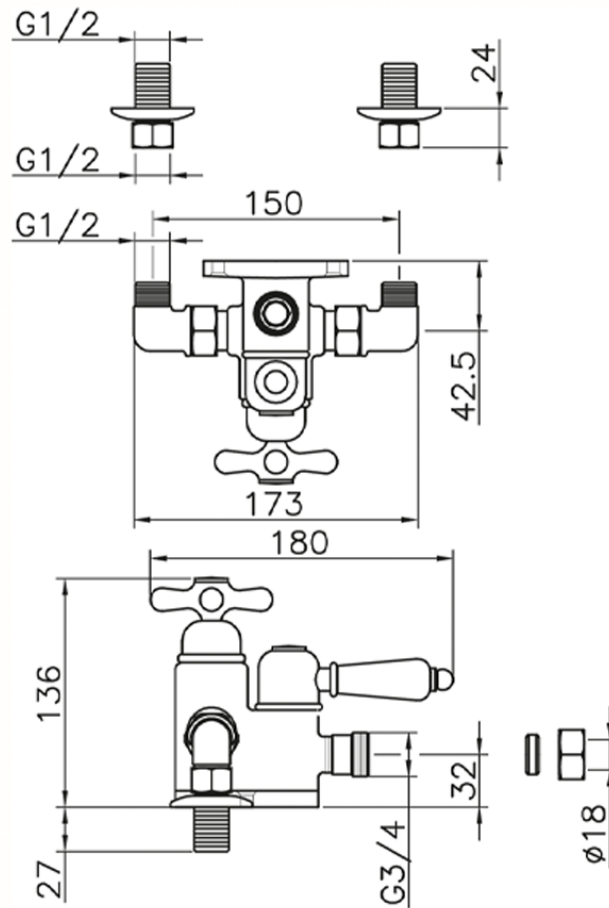

Miscelatore termostatico doccia CROISSETTE_150.CS51H.

150.CS51H.

<http://www.huberitalia.com/miscelatore-termostatico-doccia-croisette-150-cs51h>

2025-04-01