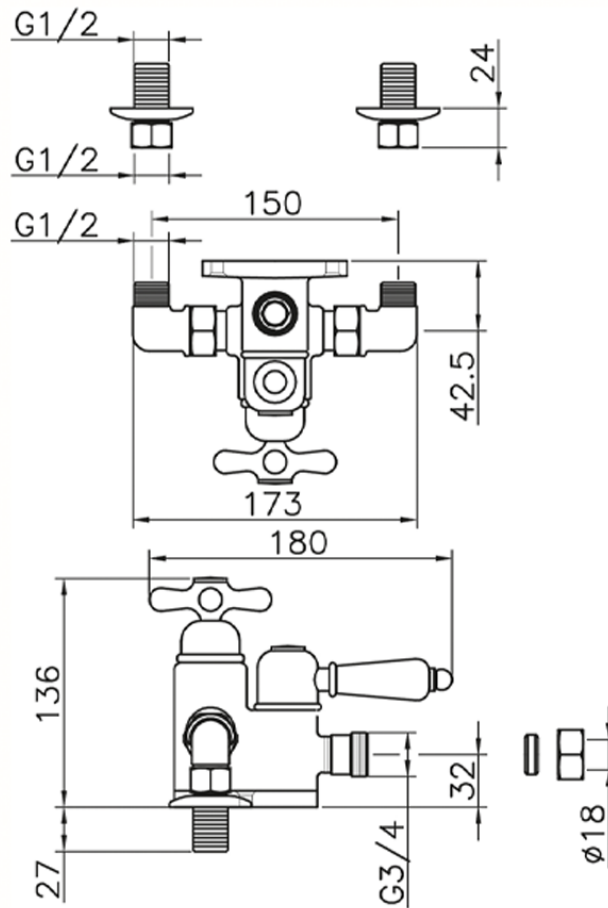

Miscelatore termostatico doccia CROISSETTE_150.CS51H.

150.CS51H.

<http://www.huberitalia.com/miscelatore-termostatico-doccia-croisette-150-cs51h>

2025-04-05