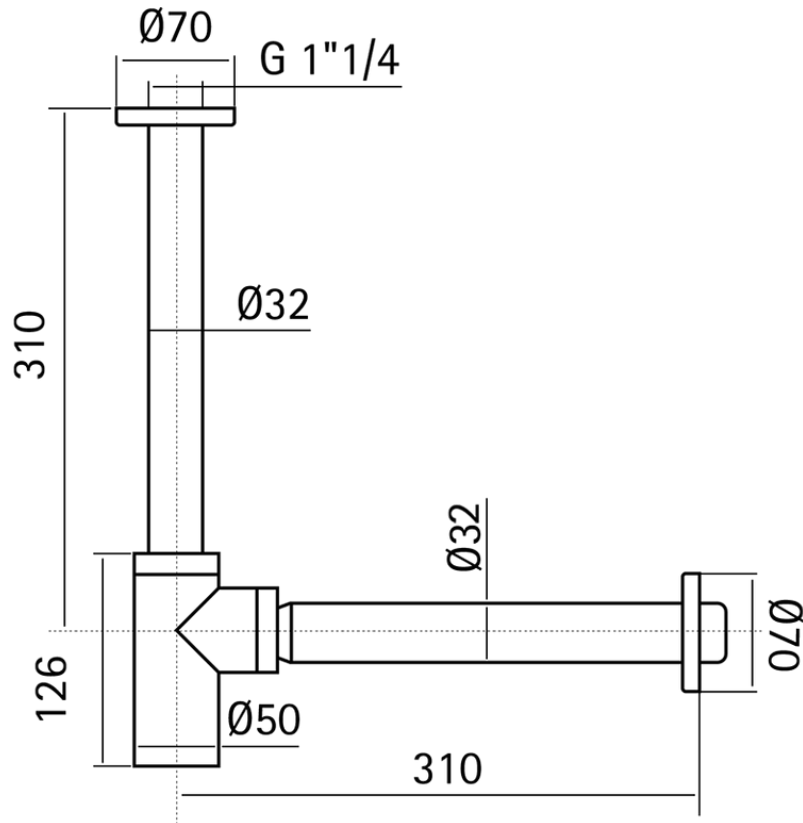

Sifone lavabo 1"1/4 COMPLEMENTI_ZB004130

ZB004130

<http://www.huberitalia.com/sifone-lavabo-11-4-complementi-zb004130>

2025-04-01