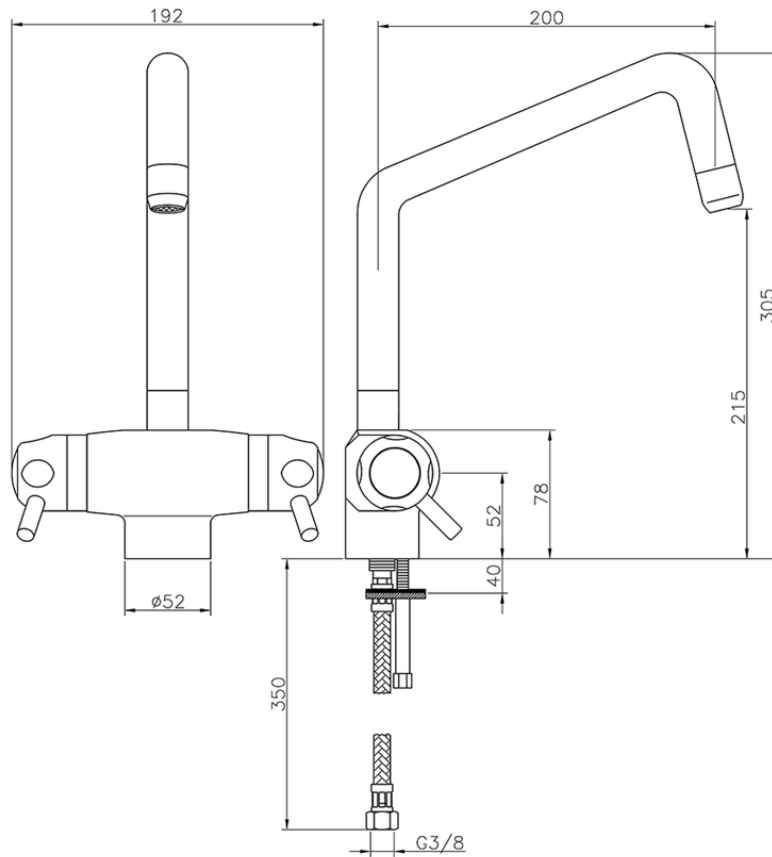

Miscelatore termostatico lavello CLINIC&TECHNICAL_CPT65010

CPT65010

<http://www.huberitalia.com/miscelatore-termostatico-lavello-clinictechnical-cpt65010>

2025-04-04