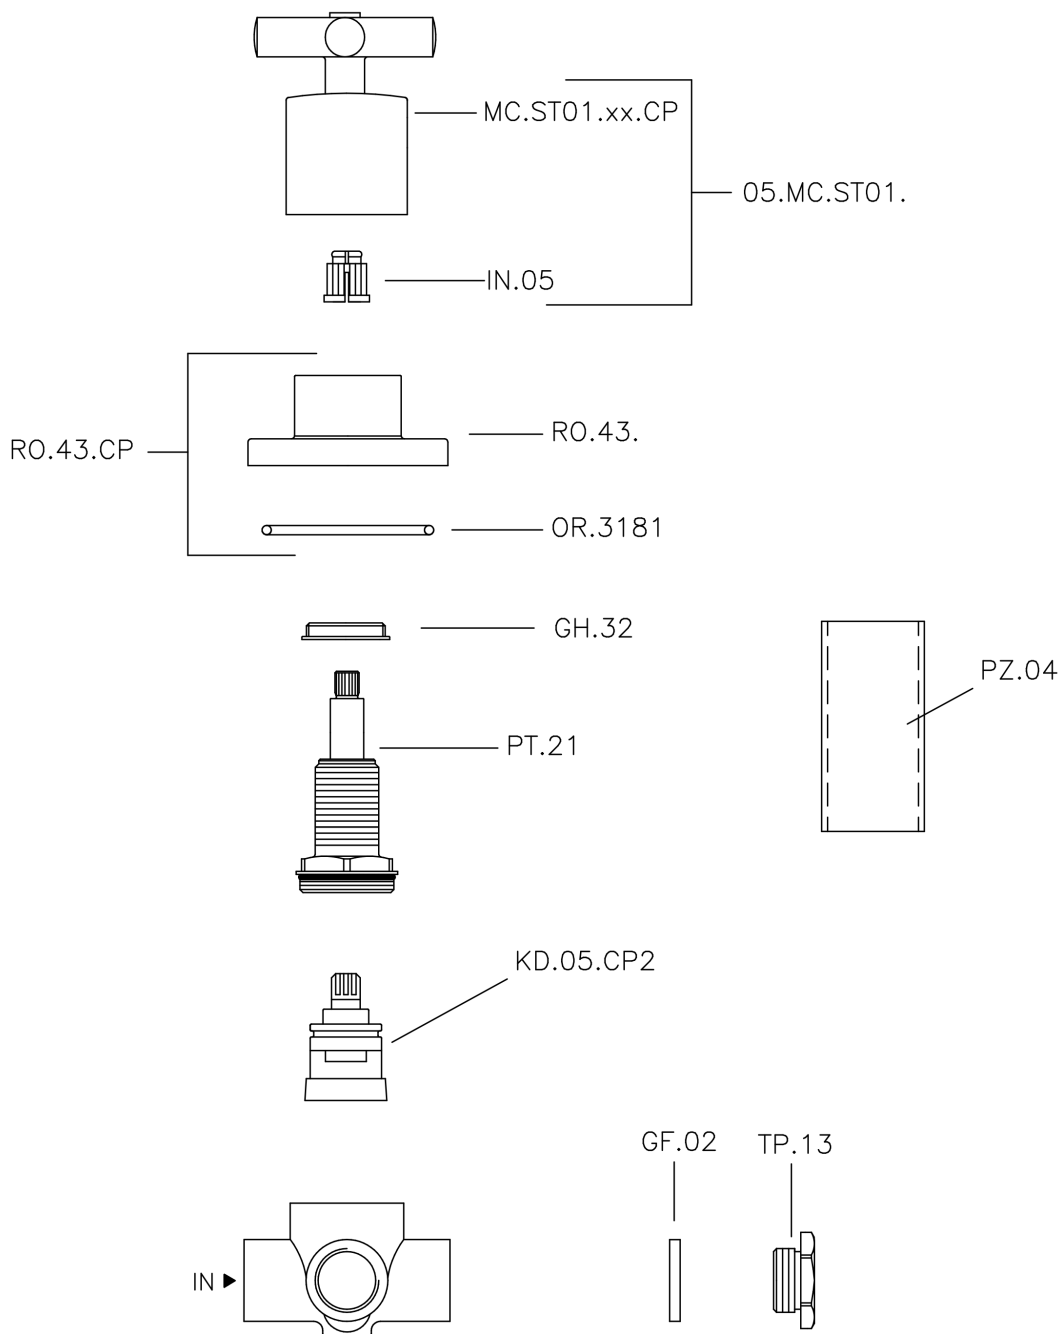

Deviatore incasso 2 uscite SUITE_653.ST01H.

653.ST01H.

<http://www.huberitalia.com/deviatore-incasso-2-uscite-suite-653-st01h>

2025-04-03