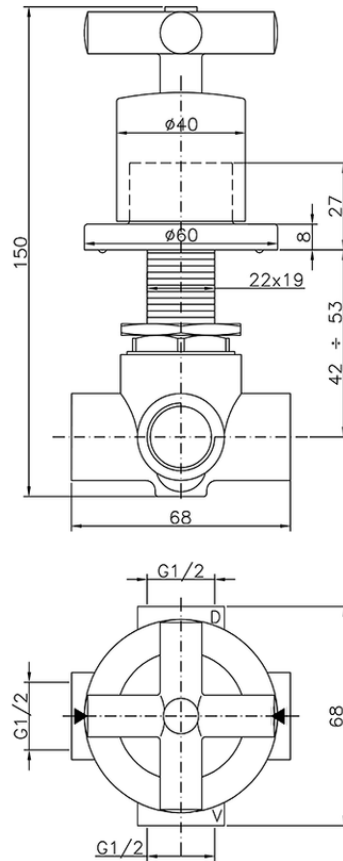

Deviatore incasso 2 uscite SUITE_653.ST01H.

653.ST01H.

<http://www.huberitalia.com/deviatore-incasso-2-uscite-suite-653-st01h>

2025-04-04