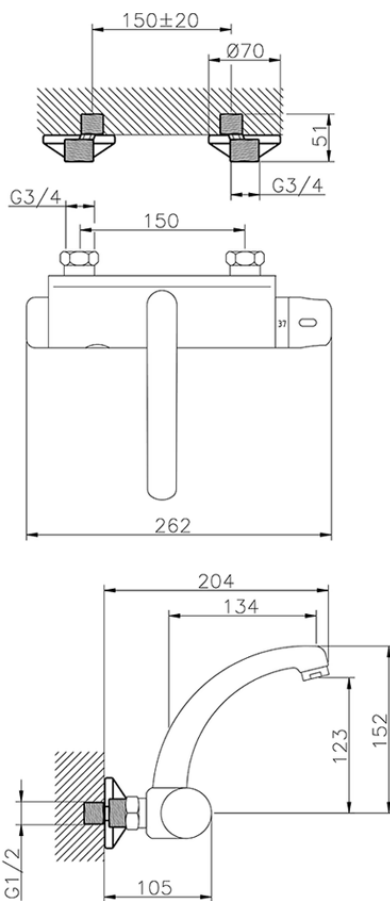

Miscelatore termostatico lavello a parete elett. KITCHEN_401.23H.

401.23H.

<http://www.huberitalia.com/miscelatore-termostatico-lavello-a-parete-elett-kitchen-401-23h>

2025-04-04