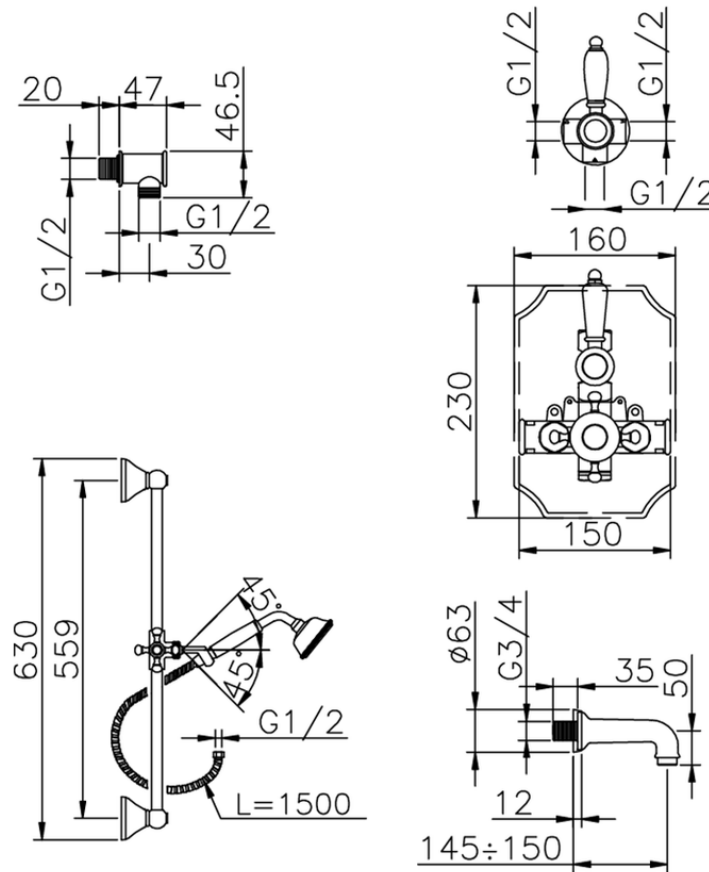

Completo miscelatore termostatico vasca incasso VICTORIAN_914.VT01H.

914.VT01H.

<http://www.huberitalia.com/completo-miscelatore-termostatico-vasca-incasso-victorian-914-vt01h>

2025-01-04