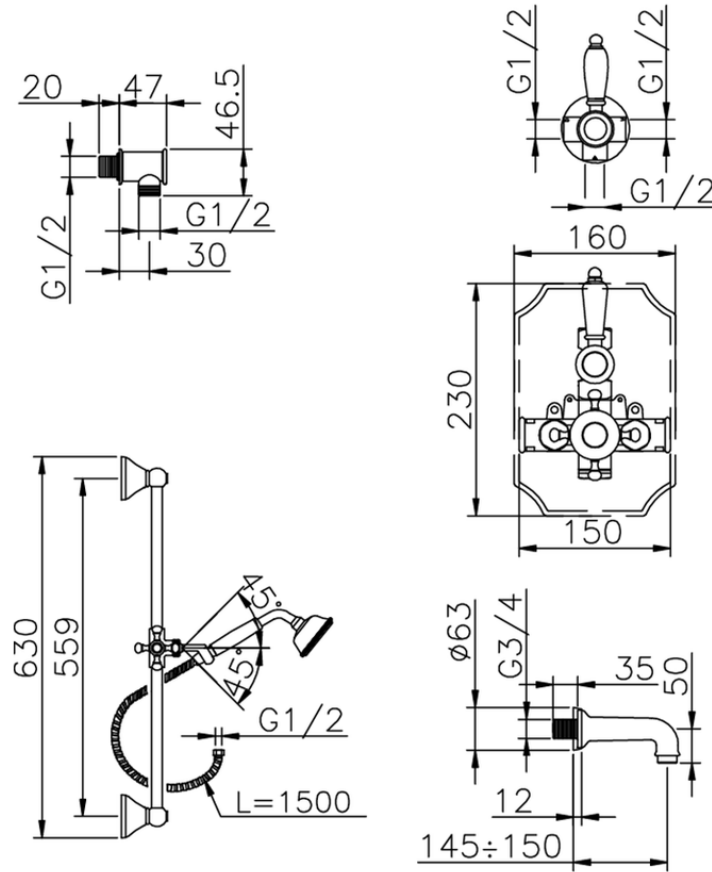

Completo miscelatore termostatico vasca incasso VICTORIAN_914.VT01H.

914.VT01H.

<http://www.huberitalia.com/completo-miscelatore-termostatico-vasca-incasso-victorian-914-vt01h>

2025-01-05