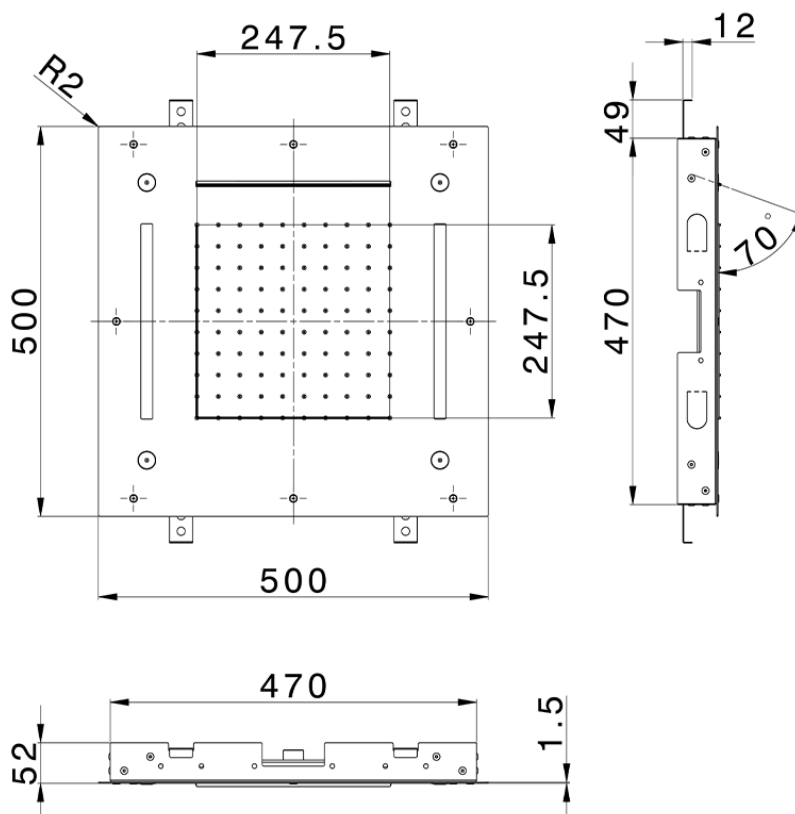

Soffione a soffitto con cromoterapia 500x500 mm ZEN_ZS1C0080

ZS1C0080

<http://www.huberitalia.com/soffione-a-soffitto-con-cromoterapia-500x500-mm-zen-zs1c0080>

2024-12-22