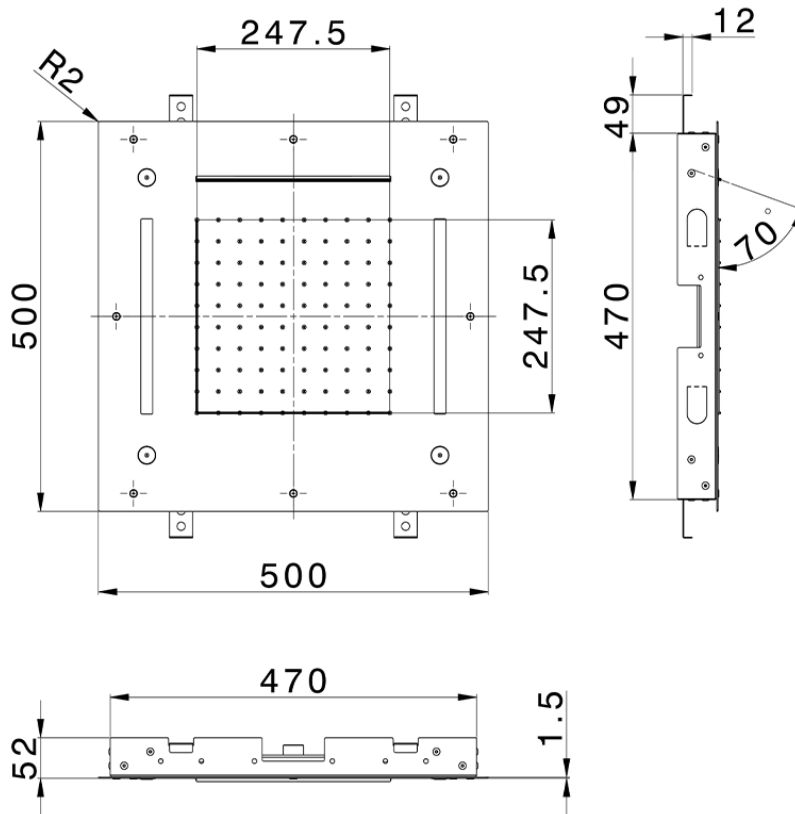

Soffione a soffitto con cromoterapia 500x500 mm ZEN_ZS1C0080

ZS1C0080

<http://www.huberitalia.com/soffione-a-soffitto-con-cromoterapia-500x500-mm-zen-zs1c0080>

2024-12-21