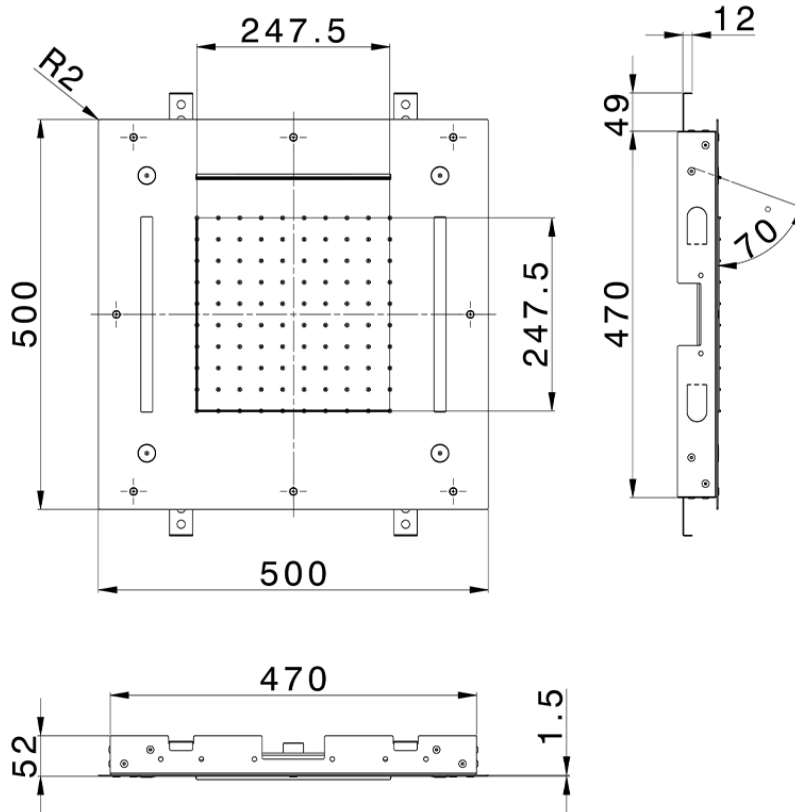

Soffione a soffitto con cromoterapia 500x500 mm ZEN\_ZS1C0080

ZS1C0080

<http://www.huberitalia.com/soffione-a-soffitto-con-cromoterapia-500x500-mm-zen-zs1c0080>

2024-12-22