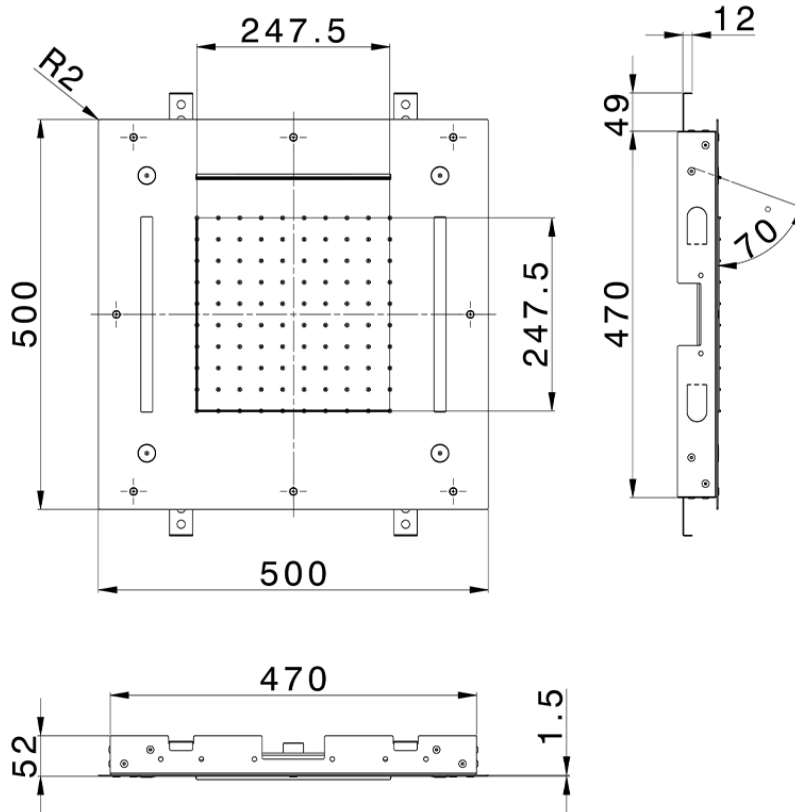

Soffione a soffitto con cromoterapia 500x500 mm ZEN_ZS1C0080

ZS1C0080

<http://www.huberitalia.com/soffione-a-soffitto-con-cromoterapia-500x500-mm-zen-zs1c0080>

2024-12-22