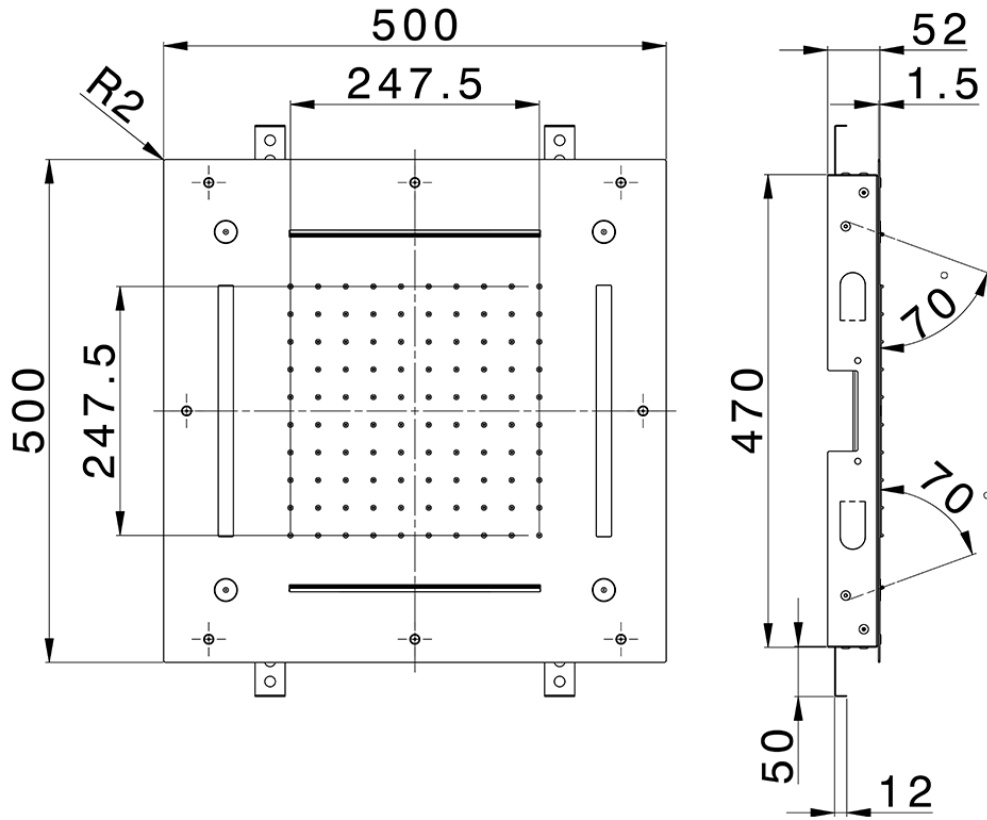

Soffione a soffitto con cromoterapia 500x500 ZEN_ZS1C0090

ZS1C0090

<http://www.huberitalia.com/soffione-a-soffitto-con-cromoterapia-500x500-zen-zs1c0090>

2024-12-22