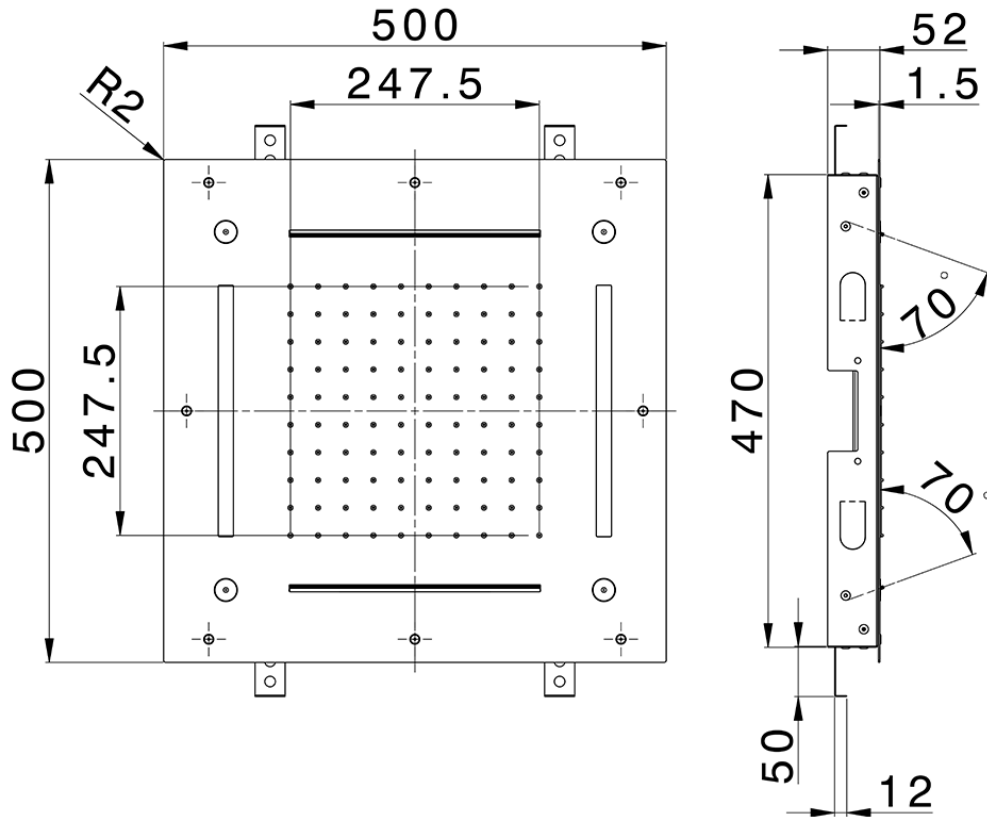

Soffione a soffitto con cromoterapia 500x500 ZEN_ZS1C0090

ZS1C0090

<http://www.huberitalia.com/soffione-a-soffitto-con-cromoterapia-500x500-zen-zs1c0090>

2024-12-21